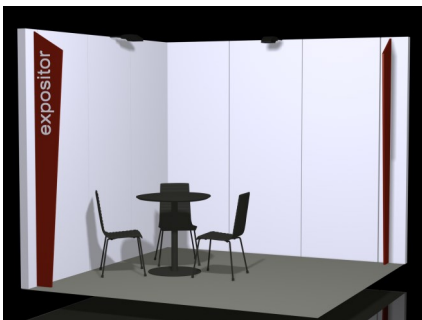

Extras Stands

Vinyl printing	35€/m ² + VAT
Carpet colour change	4€/m ² + VAT

+ Fees foreseen in the appendix

Space + Stand Basic

illustrative image

- Structure in natural color anodized aluminum;
- Walls in laminated MDF white color;
- Class M3 fireproof carpet, light gray;
- Single-phase electrical panel - 3kw;
- Lettering up to 30 characters and 7,5cm high;
- Spotlight illumination of 100 Watts;
- Furniture: 1 table and 3 chairs

9 sqm	1 370,00€ +VAT
18 sqm	2 300,00€ +VAT
27 sqm	3 230,00€ +VAT
36 sqm	4 160,00€+VAT

Space + Decor Stand

- Carpentry structure, 2.5mt high;
- Walls finished with white plastic paint;
- Floor carpet fire retardant, light gray;
- Furniture 1 table and 3 chairs;
- Single-phase electrical panel-3kw;
- Lettering 1 plate with identification of the exhibitor;
- Spotlights

9 sqm	1 660,00€ +VAT
18 sqm	2 900,00€ +VAT
27 sqm	4 180,00€ +VAT
36 sqm	5 270,00€+VAT

Space + Leitner Stand

- Structure in Leitner
- Walls in leitner white colour;
- Floor carpet fireproofing, light gray;
- Furniture 1 table and 3 chairs;
- Single-phase 3 kW electric board;
- Lettering with exhibitor identification;
- Spotlights.