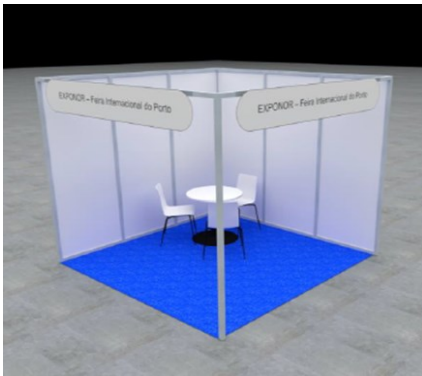

QUALIFICA

IN THE ERA OF IA, BE HUMAN

Exponor exhibitions AEP

EDUCATION, TRAINING, YOUTH AND EMPLOYMENT FAIR
06.03 - 09.03

Only Space

9 to 81sqm	90 to 243 sqm	= > 252 sqm
74,00 € / sqm	67,00 € / sqm	56,50 € / sqm

Extras Stands

Vinyl printing	35€/m ² + VAT
Carpet colour change	4€/m ² + VAT

+ Fees foreseen in the appendix

Space + Stand Basic

illustrative image

- Structure in natural color anodized aluminum;
- Walls in laminated MDF white color;
- Class M3 fireproof carpet, light gray;
- Single-phase electrical panel - 3kw;
- Lettering up to 30 characters and 7,5cm high;
- Spotlight illumination of 100 Watts;
- Furniture: 1 table and 3 chairs

9 sqm	1 370,00€ +VAT
18 sqm	2 300,00€ +VAT
27 sqm	3 230,00€ +VAT
36 sqm	4 160,00€+VAT

Space + Decor Stand

- Carpentry structure, 2.5mt high;
- Walls finished with white plastic paint;
- Floor carpet fire retardant, light gray;
- Furniture 1 table and 3 chairs;
- Single-phase electrical panel-3kw;
- Lettering 1 plate with identification of the exhibitor;
- Spotlights

9 sqm	1 660,00€ +VAT
18 sqm	2 900,00€ +VAT
27 sqm	4 180,00€ +VAT
36 sqm	5 270,00€+VAT

Space + Leitner Stand

- Structure in Leitner
- Walls in leitner white colour;
- Floor carpet fireproofing, light gray;
- Furniture 1 table and 3 chairs;
- Single-phase 3 kW electric board;
- Lettering with exhibitor identification;
- Spotlights.