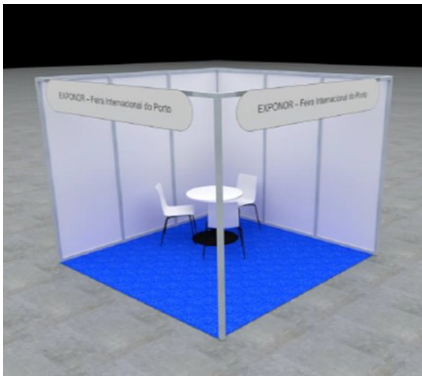

Extras Stands

Vinyl printing	35€/m ² + VAT
Carpet colour change	2€/m ² + VAT

+ Fees foreseen in the appendix

Space + Stand Basic

- Structure in natural color anodized aluminum;
- Walls in laminated MDF white color;
- Class M3 fireproof carpet, light gray;
- Single-phase electrical panel - 3kw;
- Lettering up to 30 characters and 7,5cm high;
- Spotlight illumination of 100 Watts;
- Furniture: 1 table and 3 chairs

9 sqm	1 370,00€ +VAT
18 sqm	2 300,00€ +VAT
27 sqm	3 230,00€ +VAT
36 sqm	4 160,00€+VAT

Space + Decor Stand

- Carpentry structure, 2.5mt high;
- Walls finished with white plastic paint;
- Floor carpet fire retardant, light gray;
- Furniture 1 table and 3 chairs;
- Single-phase electrical panel-3kw;
- Lettering 1 plate with identification of the exhibitor;
- Spotlights

9 sqm	1 660,00€ +VAT
18 sqm	2 900,00€ +VAT
27 sqm	4 180,00€ +VAT
36 sqm	5 270,00€+VAT

Space + Leitner Stand

- Structure in Leitner
- Walls in leitner white colour;
- Floor carpet fireproofing, light gray;
- Furniture 1 table and 3 chairs;
- Single-phase 3 kW electric board;
- Lettering with exhibitor identification;
- Spotlights.