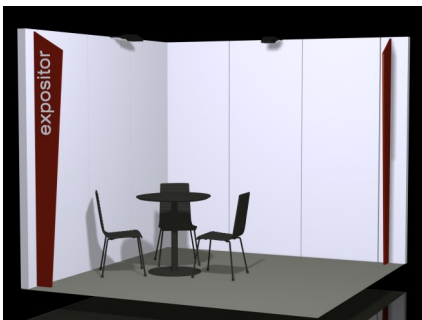

Extras Stands

Vinyl printing	35€/m ² + VAT
Carpet colour change	2€/m ² + VAT

+ Fees foreseen in the appendix

Space + Stand Basic

- Structure in natural color anodized aluminum;
- Walls in laminated MDF white color;
- Class M3 fireproof carpet, light gray;
- Single-phase electrical panel - 3kw;
- Lettering up to 30 characters and 7,5cm high;
- Spotlight illumination of 100 Watts;
- Furniture: 1 table and 3 chairs

9 sqm	1 370,00€ +VAT
18 sqm	2 300,00€ +VAT
27 sqm	3 230,00€ +VAT
36 sqm	4 160,00€+VAT

Space + Decor Stand

- Carpentry structure, 2.5mt high;
- Walls finished with white plastic paint;
- Floor carpet fire retardant, light gray;
- Furniture 1 table and 3 chairs;
- Single-phase electrical panel-3kw;
- Lettering 1 plate with identification of the exhibitor;
- Spotlights

9 sqm	1 660,00€ +VAT
18 sqm	2 900,00€ +VAT
27 sqm	4 180,00€ +VAT
36 sqm	5 270,00€+VAT

Space + Leitner Stand

- Structure in Leitner
- Walls in leitner white colour;
- Floor carpet fireproofing, light gray;
- Furniture 1 table and 3 chairs;
- Single-phase 3 kW electric board;
- Lettering with exhibitor identification;
- Spotlights.