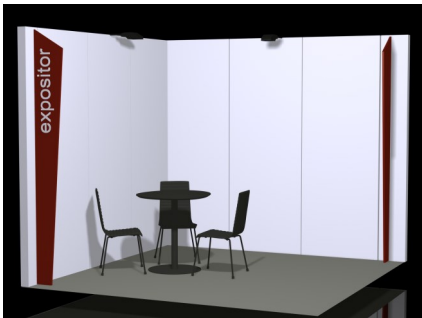

Space + Stand Y

- Carpentry structure, 2.5mt high;
- Walls finished with white plastic paint;
- Floor carpet fire retardant, light gray;
- Furniture 1 table and 3 chairs;
- Single-phase electrical panel-3kw;
- Lettering 1 plate with identification of the exhibitor;
- Spotlights

9 sqm	1 660,00€ +VAT
18 sqm	2 900,00€ +VAT
27 sqm	4 180,00€ +VAT
36 sqm	5 270,00€+VAT